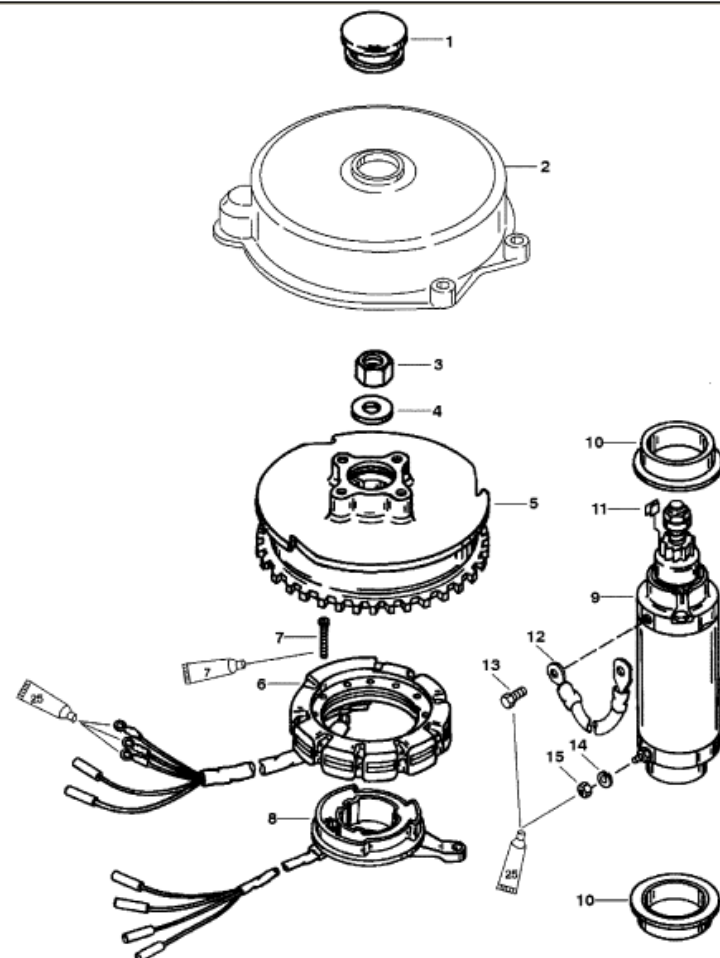

Parts List

Ref	Class	Part	Description	Qty	Comment	Footnote
1	19	89219	FLYWHEEL PLUG	1		
2		812777T 1	FLYWHEEL COVER	1		2
3	11	42979	NUT	1		
4	12	68229	WASHER	1		
5	261	9008A50	FLYWHEEL	1		2
6	398	9873A35	STATOR	1		
7	10	40073 30	SCREW	4		
8		99021A16	TRIGGER	1		
9	50	44369A 1	STARTER MOTOR	1		
10		56703	COLLAR	2		
11		57247	STOP	2		
12	84	88807A31	WIRE	1		
13	10	69035	SCREW	1		
14	13	26992	LOCKWASHER	1		
15	11	64015	NUT	1		

-  Loctite 271 (92-809820)
-  Liquid Neoprene (92-25711-2)